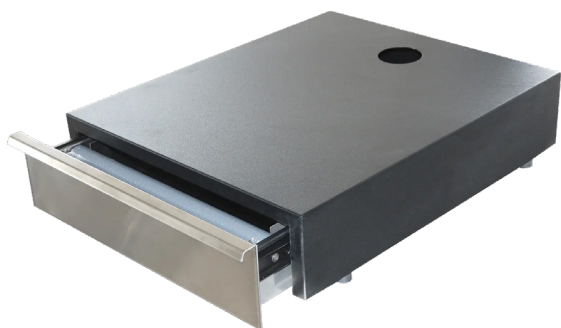

Technical data sheet

Product features

Base for coffee machine - NO OREDER (see notice)

Model	SAP Code	00006481
--------------	-----------------	----------

Technical data sheet

Technical parameters

Base for coffee machine - NO OREder (see notice)

Model

SAP Code

00006481

1. SAP Code:

00006481

6. Gross Width [mm]:

510

2. Net Width [mm]: